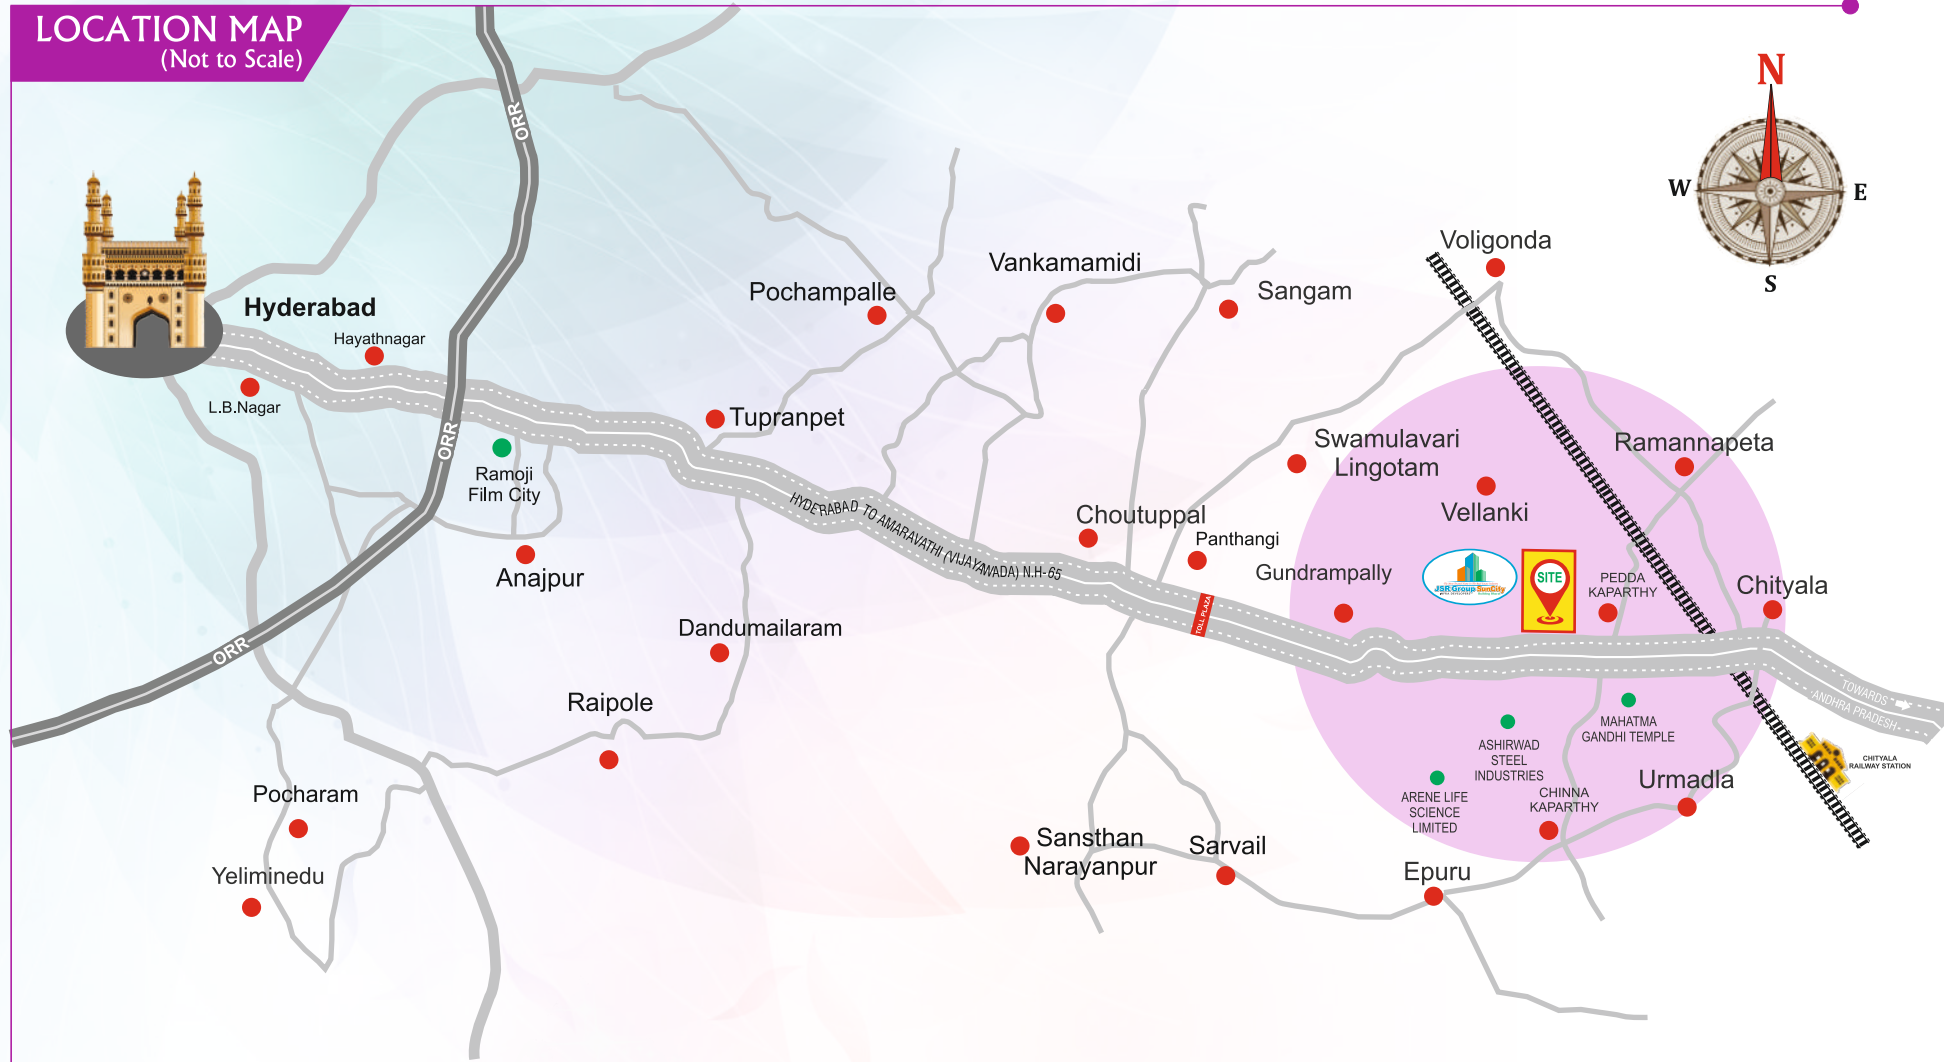

**LOCATION MAP**  
(Not to Scale)

**Corporate Office**

Vaishnavi Onyx-1, 4<sup>th</sup> Floor, Main Road, Metro Pillar No. - A1633,  
Near Victoria Memorial Metro Station,  
Kothapet, Hyderabad - 500 035. T.S. INDIA.

## LOCATION HIGHLIGHTS

- ◆ Hyderabad to Amaravathi N.H.- 65, 6 Tract Road Facing Layout at Peddakaparthu.
- ◆ Near to Proposed Dry Port @ Chityal.
- ◆ Near to World Famous Ramoji Film City.
- ◆ Near to Mahatma Gandhi Temple.
- ◆ Near to Sri Jadala Ramalingeshwara Swamy Temple. @ Cheruvugattu.
- ◆ Near to Bus Stand & Academic Institutions.
- ◆ 45 Mins. Drive from Shamshabad Int. Airport. (RGIA)
- ◆ 30 Mins. Drive from Outer Ring Road. (6 Track)
- ◆ 25 Mins. Drive from Kamineni Medical Institute. (Narketpally)
- ◆ 10 Mins. Drive from Chityal Railway Station.